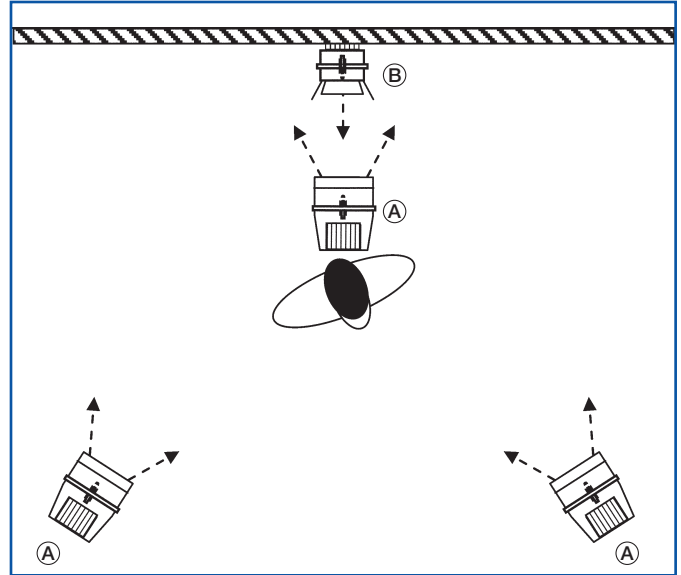

SYSTEM

- Fully illuminate an 8' x 10' chromakey wall and presenter.
- Additional lighting for backlight accent on Talent will not affect chromakey.
- Light weight fixtures can be hung from suspended ceilings.

LAYOUT

This package is designed to light a single-talent position and small Chromakey wall.

Fixtures are positioned in a triangular pattern with the talent facing the apex of the triangle. If mounted properly an aggregate light level of 75-100 foot candles above the ambient light will fill the talent zone. With all fixtures "full-on," power consumption is less than 220 watts. Adjustable hangers are available if required.