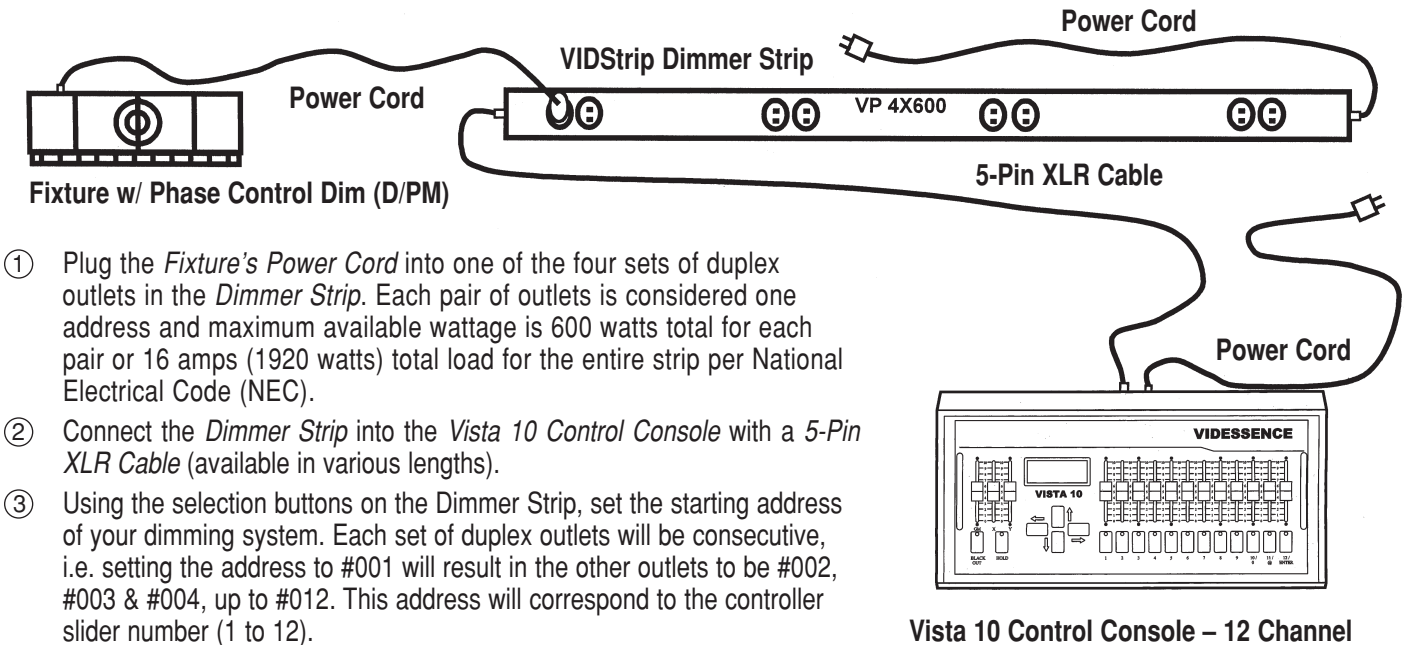

Typical Phase Control Dimming with Vista 10 Control Console & VIDStrip

Typical DMX Dimming with Vista 10 Control Console & DMX Analog Encoder