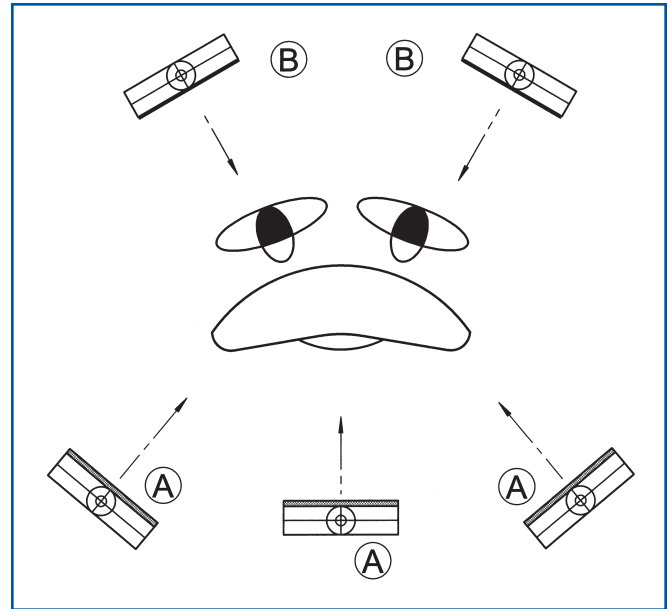

SYSTEM

- Light a small single desk with two presenters.
- Light weight fixtures can be hung from suspended ceilings.
- Available in non-dimming and dimming configurations.

LAYOUT

This package of equipment is designed to cover a single small desk with 2 presenters sitting side by side or a small 2 person interview set.

The Type B backlights should be no more than 6' above the Talent's head. The center Type A fixture should be centered between the Talent from 8' away and 7'-8' off the ground. The two remaining Type A fixtures at the front should be crossed from each side at the same height and distance as the center front fixture. Adjustable hangers are available if required. If mounted in the proper configuration an aggregated light level of 90-120 foot candles above ambient light will fill the Talent zone. With all fixtures "full-on," power consumption is less than 900 watts.