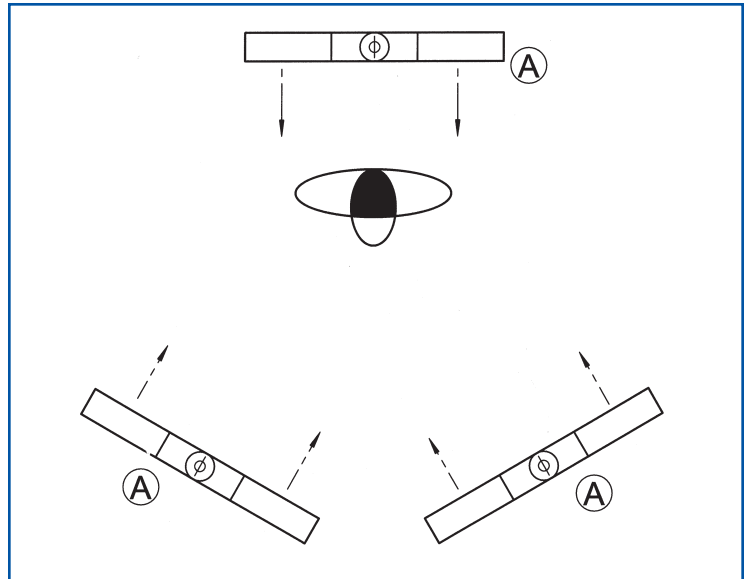

LAYOUT

This package is designed to surround a single Talent position with fixtures in a low ceiling environment.

Three fixtures are suspended from the ceiling by scissor clips in a triangular pattern with the Talent facing the apex of the triangle. If mounted in the proper configuration an aggregate light level of 60-80 foot candles above the ambient light will fill the Talent zone. With all fixtures “full on,” power consumption will be less than 400 watts.