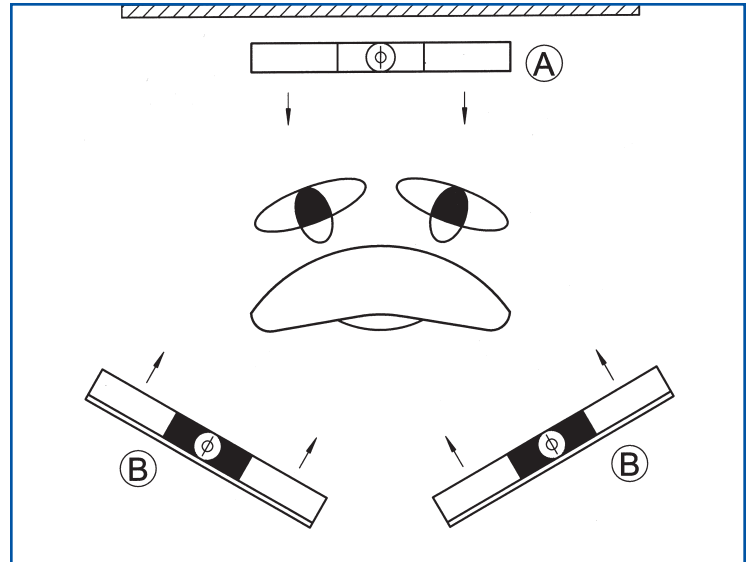

SYSTEM

- Illuminate a single desk with two presenters.
- Creates a high level “pool” of medium zone lighting.
- Excellent for:
 - Bureaus/Newsrooms or small presentation studios.
 - Distance learning environments.
 - Large Chromakey wall.
- Light weight fixtures can be hung from suspended ceilings.
- Available in non-dimming and dimming configurations.

LAYOUT

This package is designed to light a single small desk with 1 or 2 Talent positions.

Single Modular unit is used for backlight for both positions from no more that 6’ away. Two Modular Double units are crossed (see illustration) on the Talent positions, 7’ from talent and 7’-8’ off of the floor. Adjustable hangers are