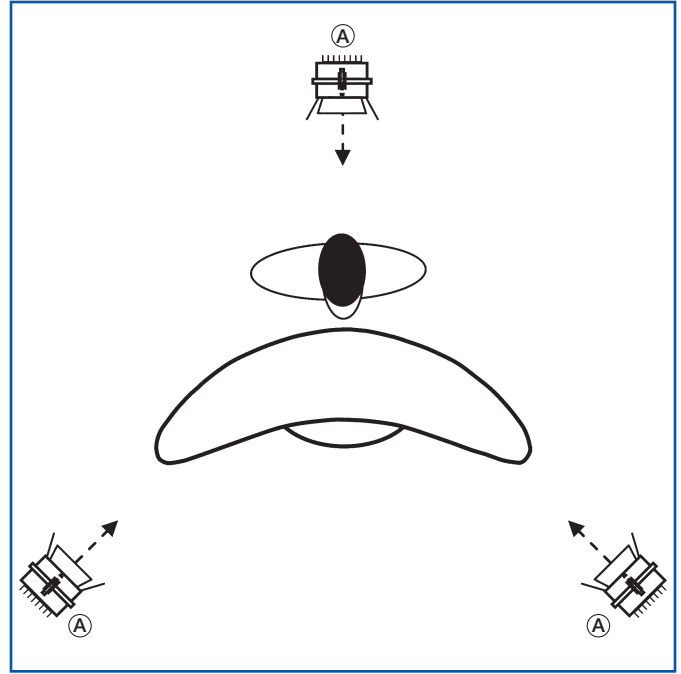

SYSTEM

- Small desk/Single camera/Single Talent lighting solution.
- Light weight fixtures can be hung from suspended ceilings.

LAYOUT

This package of equipment is designed to light a single small desk with 1 presenter for a single camera in grid or low ceiling.

The backlight should be no more than 6' above the talent's head. The front fixtures are designed to be used 6'-8' from the talent and 7'-8' off the ground. If mounted properly an aggregated light level of 60-80 foot candles above the ambient light will fill the talent zone. With all fixtures "full-on," power consumption is less than 160 watts. Adjustable hangers are available if required.

COMPONENTS

120 TO 230 Volt Dimming (DSPS-L-OB) for Drop Ceiling

Type	Qty	Model	Description
Ⓐ	3	LV-050-32K-OB	Little Vid LED w/OB Dim Fixture w/ permanent Barn Doors
	6	LB-MAG-GEL-LV050	Magnet Gel Holders
	2	MT-MH-SC	Drop Ceiling Scissor Clamp